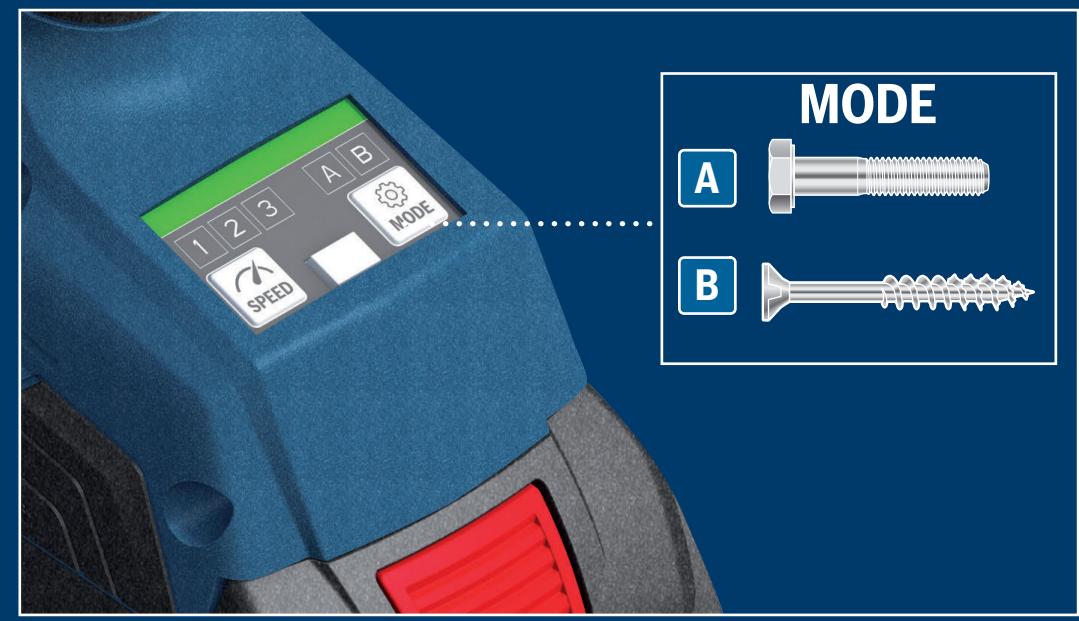

GDS 18V-1000 C | GDS 18V-1050 HC Professional

1

2

3

Robert Bosch Power Tools GmbH
70538 Stuttgart
GERMANY
www.bosch-pt.com

1 609 92A 6LV

(2021.05) 0