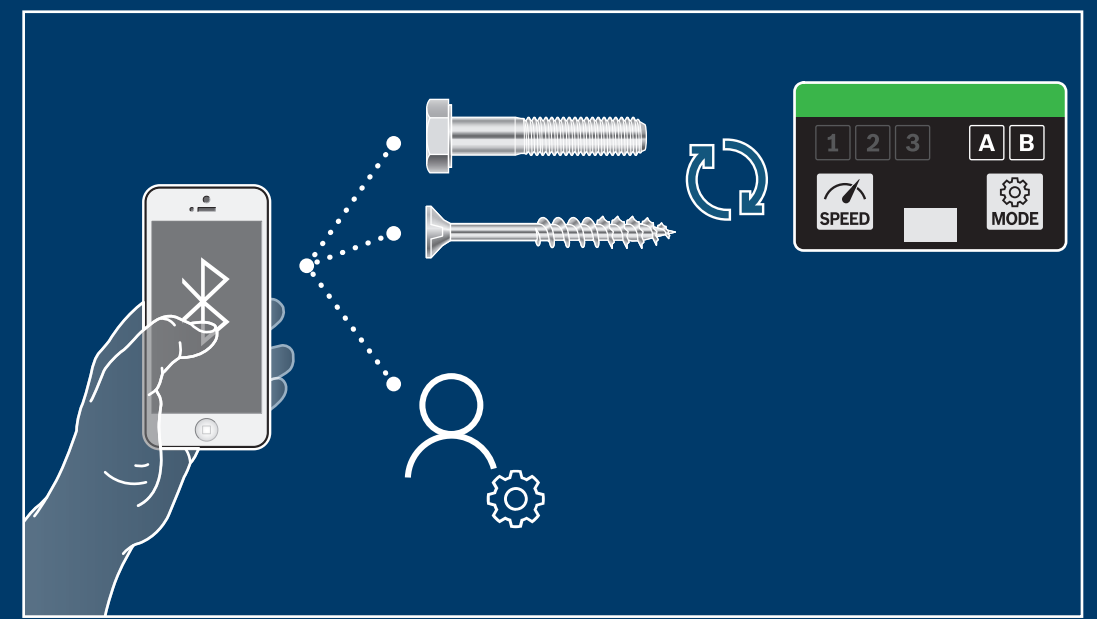

GDS 18V-1000 C | GDS 18V-1050 HC Professional

1

2

3

Robert Bosch Power Tools GmbH
70538 Stuttgart
GERMANY
www.bosch-pt.com

1 609 92A 6LV

(2021.05) 0