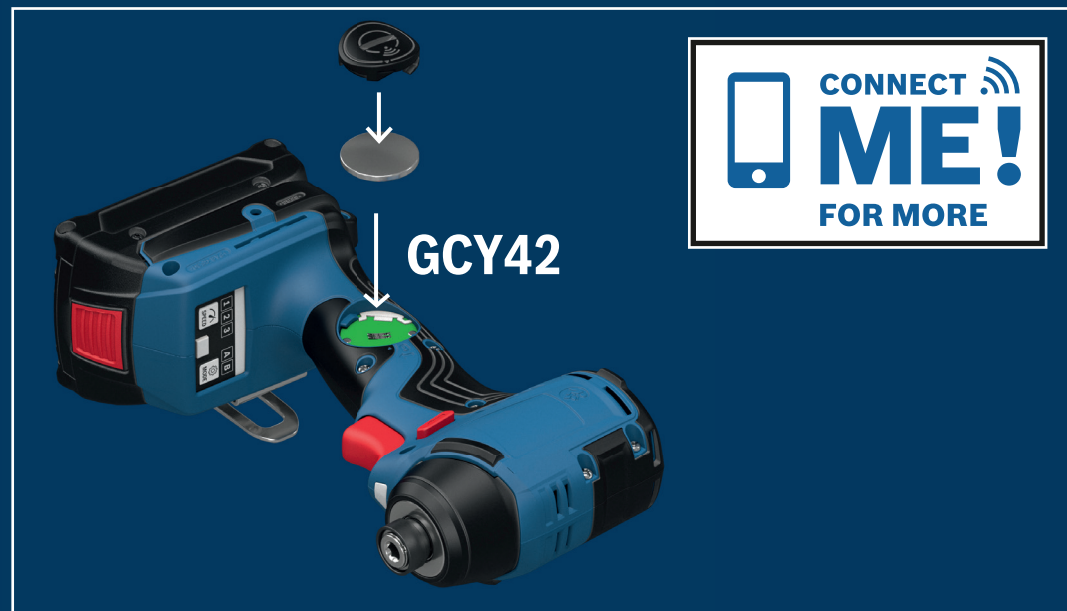

GDR 18V-220 C Professional

- ### SPEED
- 1 800 RPM
 - 2 2300 RPM
 - 3 3400 RPM

- ### MODE
- A Auto Slow-down
 - B Auto Shut-off

Robert Bosch Power Tools GmbH
70538 Stuttgart
GERMANY
www.bosch-pt.com

1 609 92A 8PE

(2024.01) TAG

- Auto Shut-off
- Auto Slow-down
- Auto Shut-off
- Auto Slow-down
- ABR
- Auto Slow-down
- Shut-off after time
- Custom Mode

Speed Levels		RPM
	min. 800	max. 3400
1		800
2		2300
3		3400

5 sec