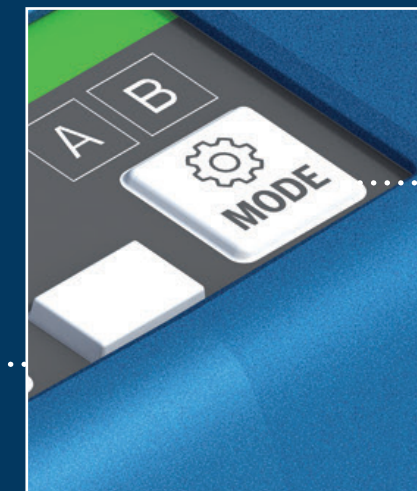

GDR 18V-220 C Professional

- ### SPEED
- 1 800 RPM
 - 2 2300 RPM
 - 3 3400 RPM

- ### MODE
- A Auto Slow-down
 - B Auto Shut-off

Robert Bosch Power Tools GmbH
70538 Stuttgart
GERMANY
www.bosch-pt.com

1 609 92A 8PE

(2024.01) TAG

- Auto Shut-off
- Auto Slow-down
- Auto Shut-off
- Auto Slow-down
- ABR
- Auto Slow-down
- Shut-off after time
- Custom Mode

Speed Levels		RPM
	min. 800	max. 3400
1		800
2		2300
3		3400

5 sec