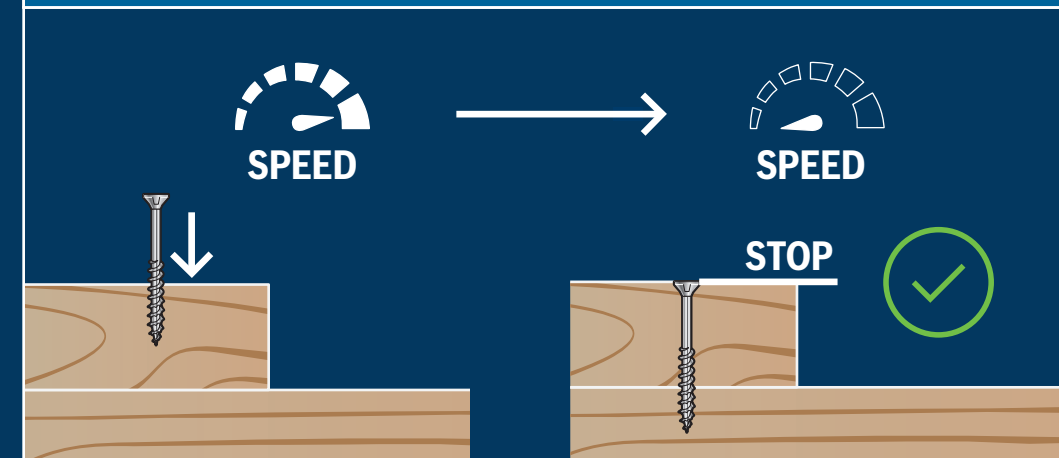

GDR 18V-220 C Professional

- ### SPEED
- 1 800 RPM
 - 2 2300 RPM
 - 3 3400 RPM

- ### MODE
- A Auto Slow-down
 - B Auto Shut-off

Robert Bosch Power Tools GmbH
70538 Stuttgart
GERMANY
www.bosch-pt.com

1 609 92A 8PE

(2024.01) TAG

- Auto Shut-off
- Auto Slow-down
- Auto Shut-off
- Auto Slow-down
- ABR
- Auto Slow-down
- Shut-off after time
- Custom Mode

Speed Levels		RPM
	min. 800	max. 3400
1		800
2		2300
3		3400

5 sec