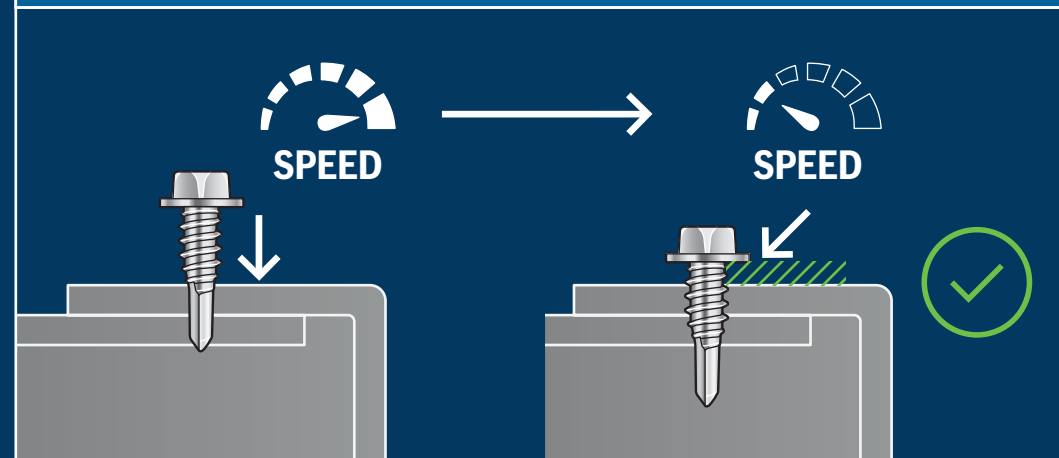

GDR 18V-220 C Professional

- ### SPEED
- 1 800 RPM
 - 2 2300 RPM
 - 3 3400 RPM

- ### MODE
- A Auto Slow-down
 - B Auto Shut-off

Robert Bosch Power Tools GmbH
70538 Stuttgart
GERMANY
www.bosch-pt.com

1 609 92A 8PE

(2024.01) TAG

- Auto Shut-off
- Auto Slow-down
- Auto Shut-off
- Auto Slow-down
- ABR
- Auto Slow-down
- Shut-off after time
- Custom Mode

Speed Levels		RPM
	min. 800	max. 3400
1		800
2		2300
3		3400

5 sec