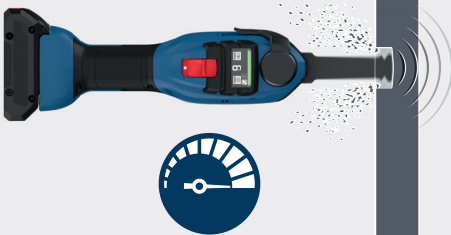

GOP 18V-40 Professional

Watch
the video
to get
started

Robert Bosch Power Tools GmbH
70538 Stuttgart
GERMANY
www.bosch-pt.com

1 609 92A 8ZV

(2024.07) T

STOP CONTROL

1.

2. ON

3.

4.

5.

ADAPTIVE SPEED CONTROL

1.

2. ON

3.

4.